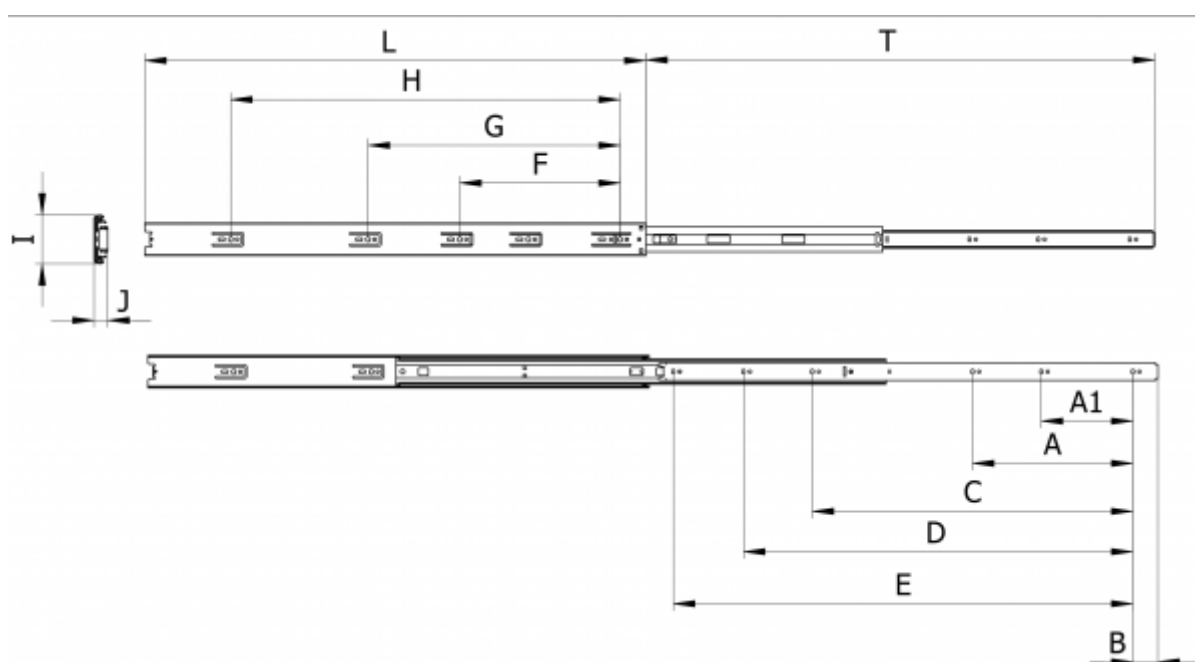

Article number: 11134040

Description: Thomas Regout Telescopic Slide 11134040 4608, 3-piece
Length 650 mm / load cap. 38 kg / extension 660 mm

Measures

A = 244	H = 544
A1 = 128	I = 45.4
B = 35	J = 12.7
C = 416	L = 650
D = 544	Load capacity = 38
E = 592	T = 660
F = 224	
G = 352	